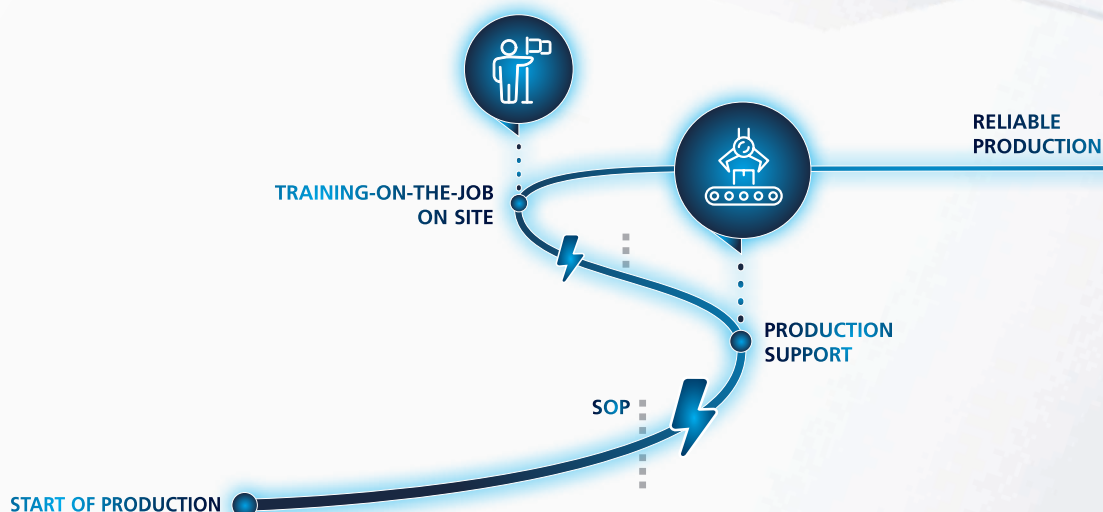

We can assistance!

PRODUCTION SUPPORT

THE BENEFITS OF PRODUCTION SUPPORT

- + Reliable start of production
- + Remedy faults
- + Run in systems
- + Immediately eliminate machine downtimes
- + Access to second and third level support within GROB
- + Contact person – just-in-time and on site
- + Electrical expertise: Operation of BECKHOFF and TRUMPF lasers
- + Mechanical expertise: Assembly – Setup – Disassembly

HOW YOU BENEFIT FROM PRODUCTION SUPPORT!

- + Rapid response time to machine downtimes
- + Immediate fault clearance on site
- + Consolidation of production targets
- + Our experts know your employees and the system